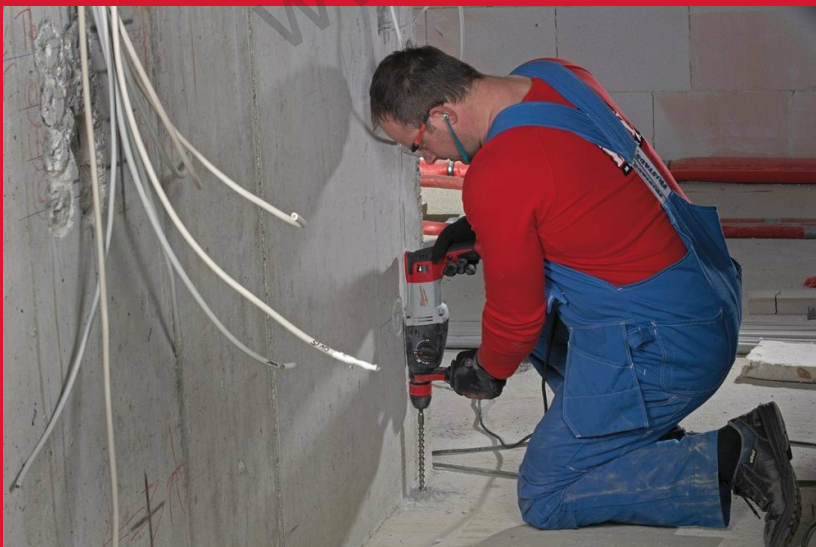

PH 30 POWER X 30 MM SDS-PLUS 3-MODE HAMMER

- Over sized heavy weight striker delivers 3.6 joules of impact energy
- 1030 watt motor combined with optimised drilling speed results in unsurpassed drilling performance
- Soft start for precise start of drilling/chiselling
- Low vibration due to ergonomic soft grip on main and side handle
- Soft hammer mode for drilling in sensitive materials
- Fast tool changing from FIXTEC™ system with keyless chuck
- Greatest durability in class is achieved by utilising integrated metal block technology in the gearing mechanism
- Brush rotation ring (for same power in forward & reverse action)
- Safety clutch protects machine and user if drill bit jams
- 4 m cable

Full load hammer action (bpm)	0 - 3800
Max. drilling wood/ steel/ concrete (mm)	40/ 13/ 30
Vibration drilling (m/s ²)	2.2
Vibration chiseling (m/s ²)	1.4
Weight (kg)	2.9
Supplied in	Kitbox
Article Number	4933396420